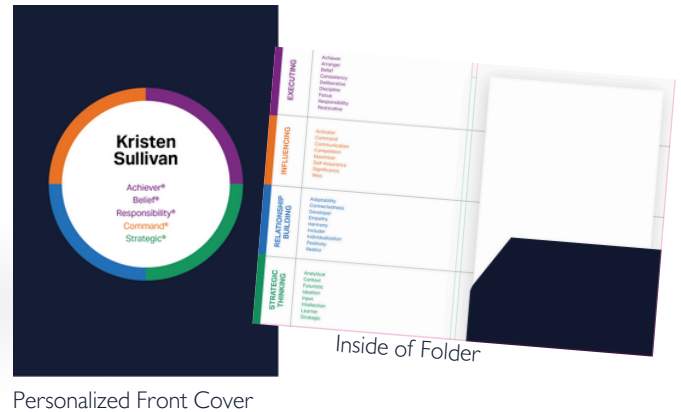

- It holds 50 sheets of paper in the pocket on the right side of the folder
- The inner left side the folder contains a reference list of all 34 talents in their domains
- Business card holder on pocket to represent your business (business cards can be ordered separately)
- Excludes pen (can be ordered separately)